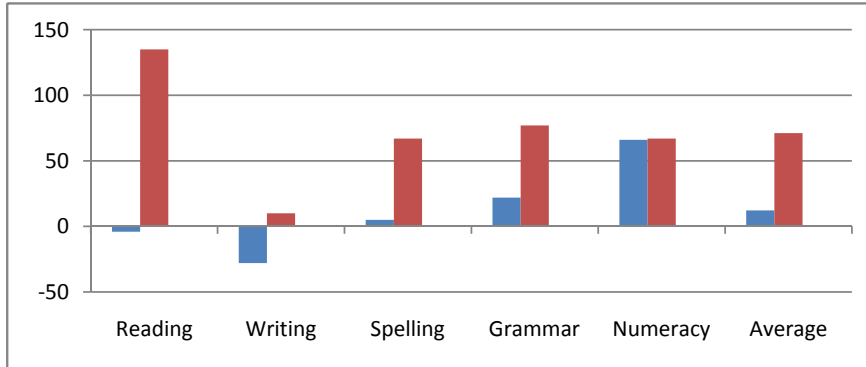

2009 NAPLAN Results
Showing Australian Christian College-Southlands Scores
Above/Below WA Average

KEY: ■ Students who have been with ACC-S less than one year
■ Students who have been with ACC-S more than one year

YEAR 3 (REPORTING BANDS 4-6)