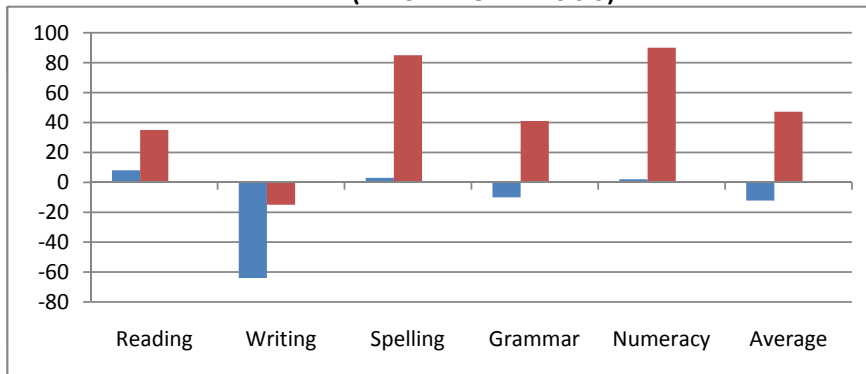

YEAR 7 (REPORTING BANDS 6-9)