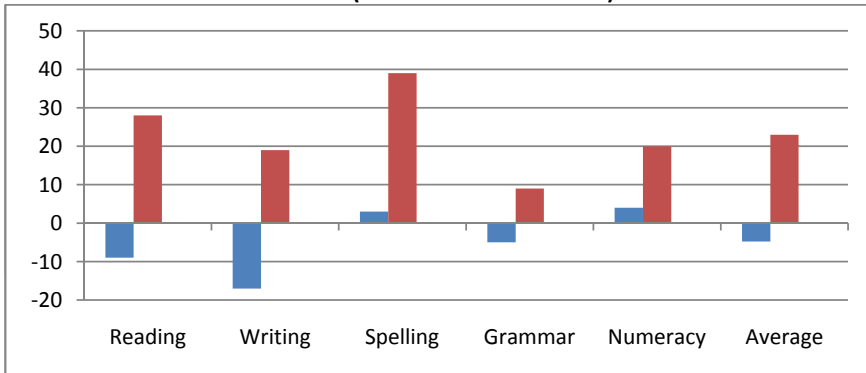

YEAR 5 (REPORTING BANDS 5-8)