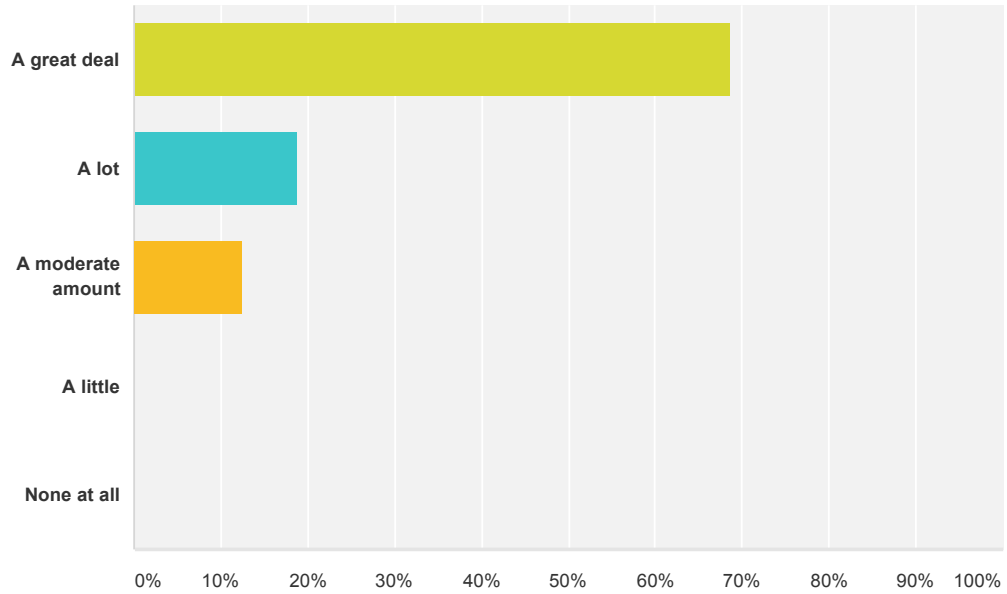

Q4 How much support does the principal at the school give to staff?

Answer Choices	Responses
A great deal	68.75%
A lot	18.75%
A moderate amount	12.50%
A little	0.00%
None at all	0.00%
Total