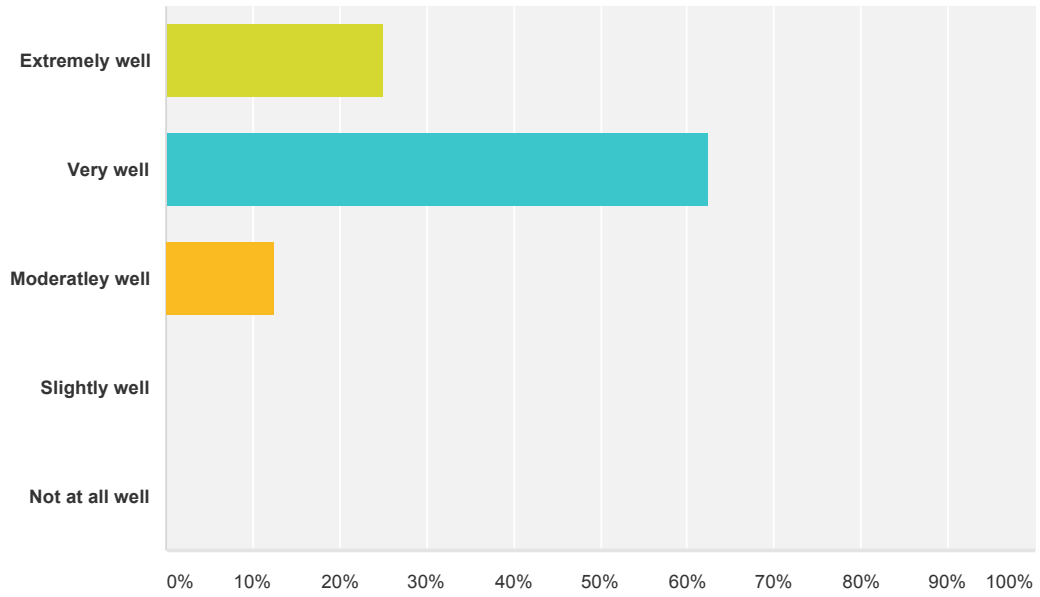

Q3 How much support do you feel the parents of your students give you?

Answer Choices	Responses
A great deal of support	6.25%
A lot of support	37.50%
A moderate amount of support	56.25%
A little support	0.00%
Not any support at all	0.00%
Total	

Answer Choices	Responses
Extremely well	25.00%
Very well	62.50%
Moderately well	12.50%
Slightly well	0.00%
Not at all well	0.00%
Total	

Q6 How useful is the feedback the principal at this school gives you?