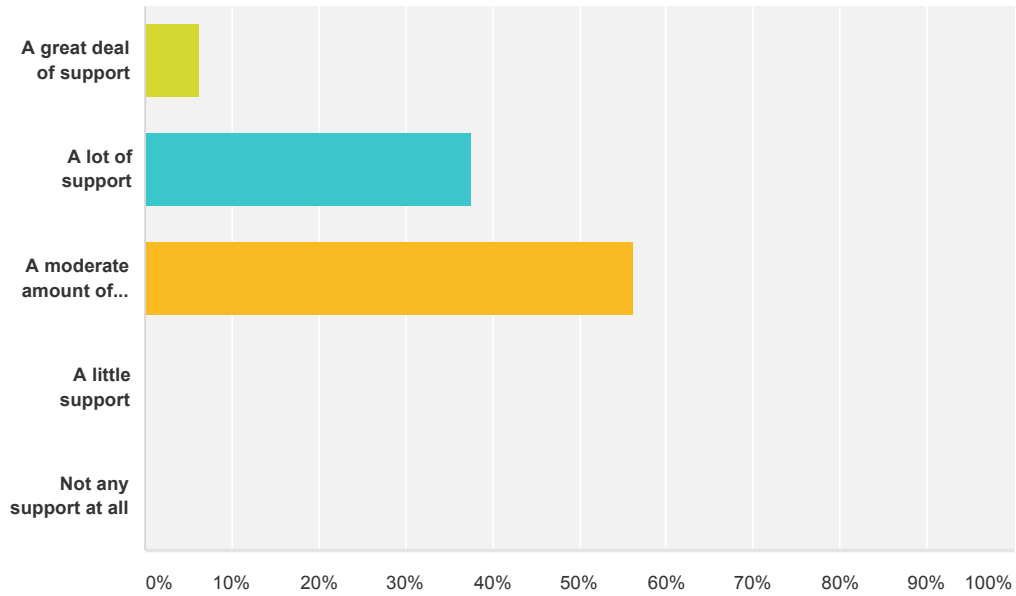

Q3 How much support do you feel the parents of your students give you?

Answer Choices	Responses
A great deal of support	6.25%
A lot of support	37.50%
A moderate amount of support	56.25%
A little support	0.00%
Not any support at all	0.00%
Total