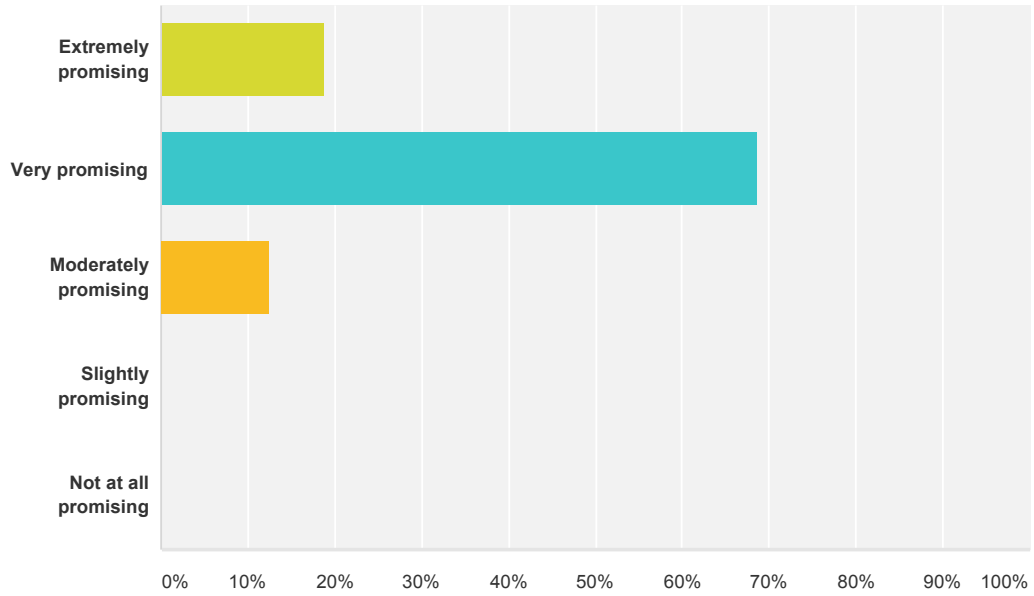

Q10 How promising is the future of this school?

Answer Choices	Responses
Extremely promising	18.75%
Very promising	68.75%
Moderately promising	12.50%
Slightly promising	0.00%
Not at all promising	0.00%
Total