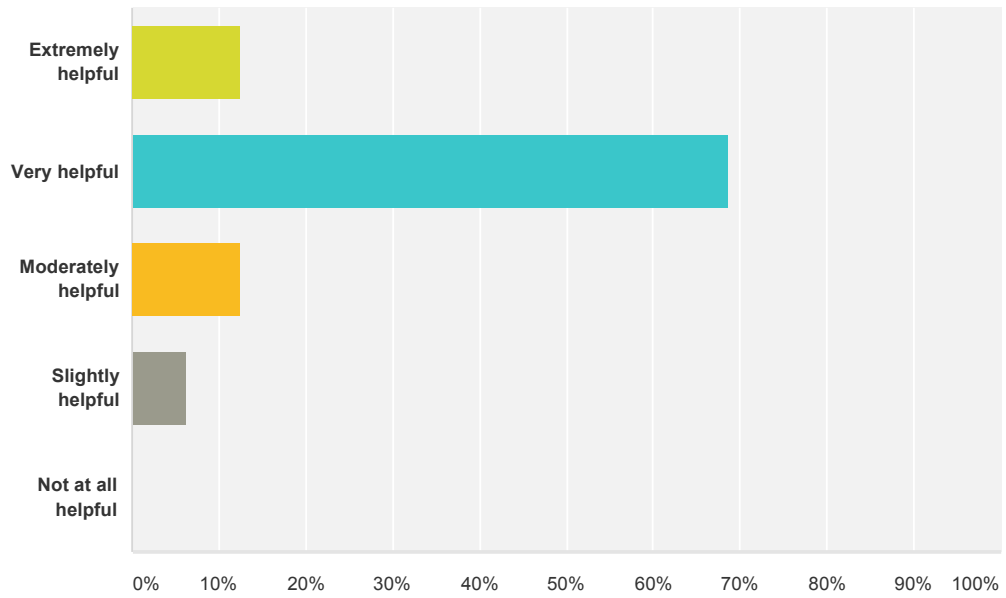

Q7 How helpful was your position here in stimulating your professional growth?

Answer Choices	Responses
Extremely helpful	12.50%
Very helpful	68.75%
Moderately helpful	12.50%
Slightly helpful	6.25%
Not at all helpful	0.00%
Total