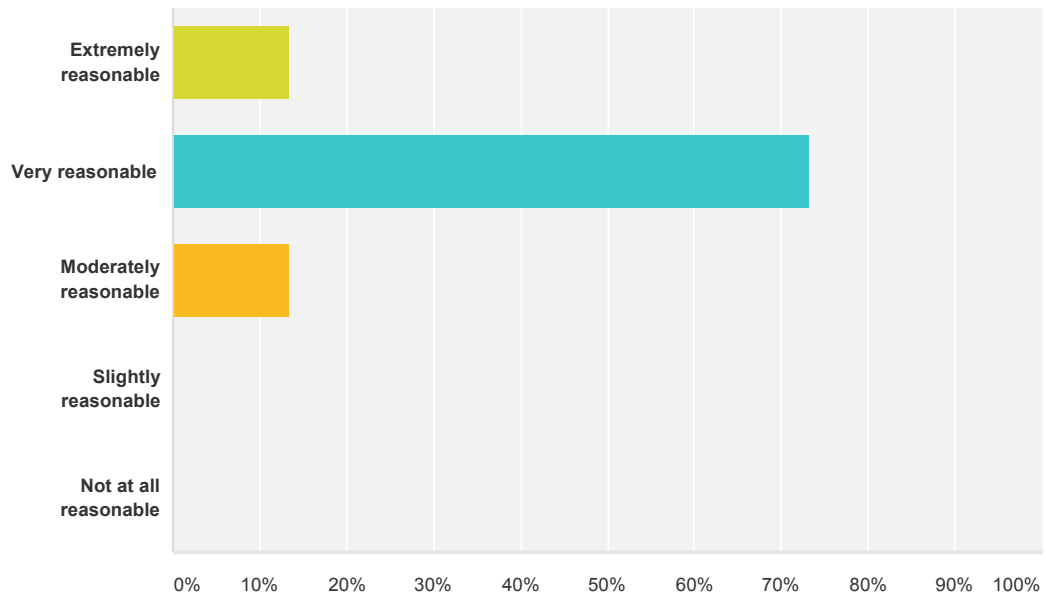

Q1 How reasonable are parent expectations for student achievement at ACC Southlands?

Answer Choices	Responses
Extremely reasonable	0.00%
Very reasonable	68.75%
Moderately reasonable	31.25%
Slightly reasonable	0.00%
Not at all reasonable	0.00%
Total	

Q2 How reasonable are staff expectations for student achievement at ACC Southlands?

Answer Choices	Responses
Extremely reasonable	13.33%
Very reasonable	73.33%
Moderately reasonable	13.33%
Slightly reasonable	0.00%
Not at all reasonable	0.00%
Total	