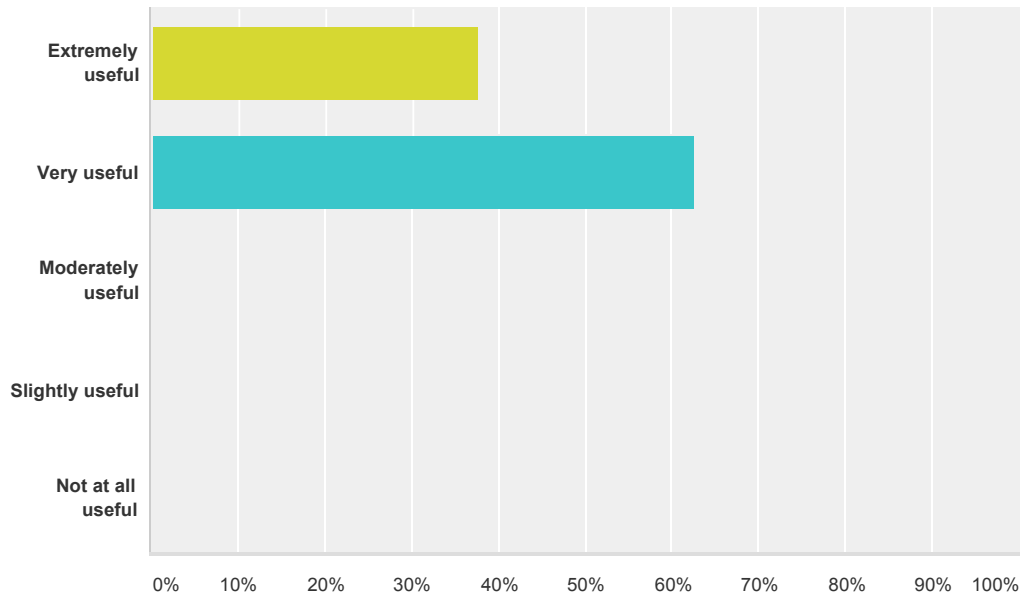

Q4 How much support does the principal at the school give to staff?

Answer Choices	Responses
A great deal	68.75%
A lot	18.75%
A moderate amount	12.50%
A little	0.00%
None at all	0.00%
Total	

Q5 How well do the staff collaborate with each other?

Answer Choices	Responses
Extremely well	25.00%
Very well	62.50%
Moderately well	12.50%
Slightly well	0.00%
Not at all well	0.00%
Total	

Q6 How useful is the feedback the principal at this school gives you?