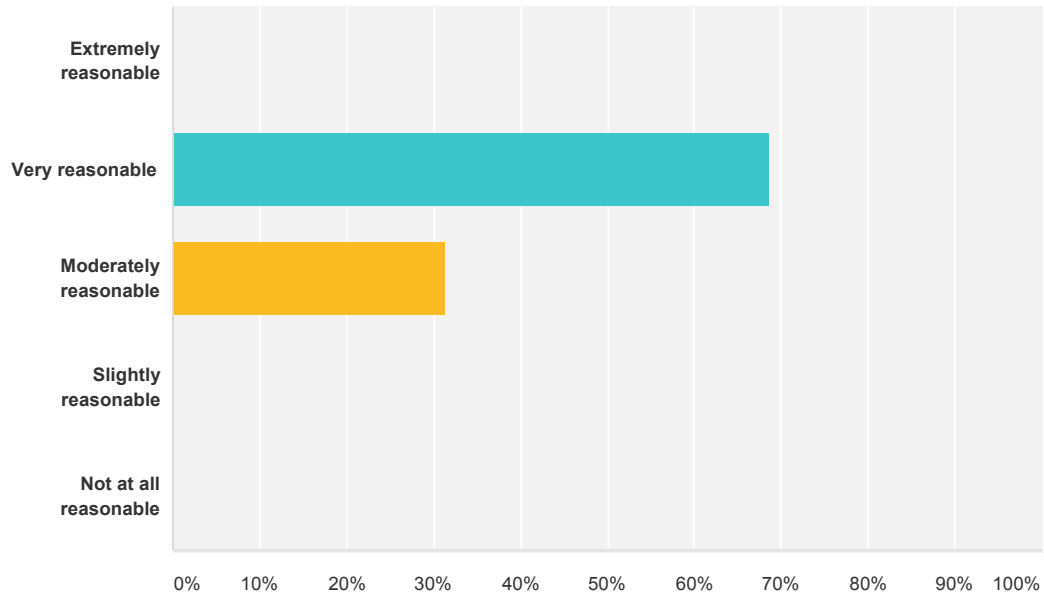

Q1 How reasonable are parent expectations for student achievement at ACC Southlands?

Answer Choices	Responses
Extremely reasonable	0.00%
Very reasonable	68.75%
Moderately reasonable	31.25%
Slightly reasonable	0.00%
Not at all reasonable	0.00%
Total	

Q2 How reasonable are staff expectations for student achievement at ACC Southlands?

Answer Choices	Responses
Extremely reasonable	13.33%
Very reasonable	73.33%
Moderately reasonable	13.33%
Slightly reasonable	0.00%
Not at all reasonable	0.00%
Total	