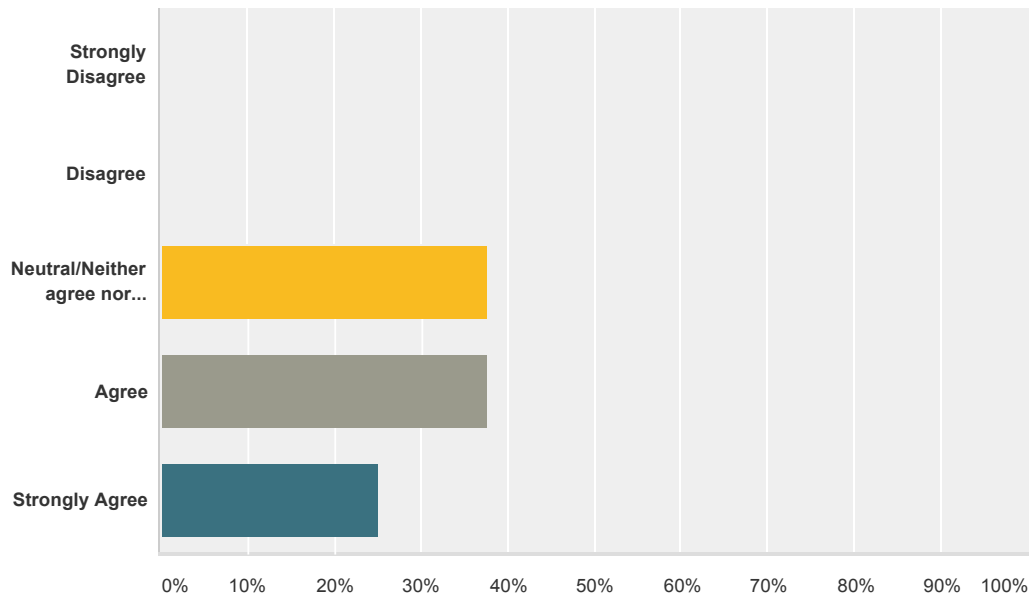

Q8 I am satisfied with my opportunities for professional growth.

Answer Choices	Responses
Strongly Disagree	0.00%
Disagree	0.00%
Neutral/Neither agree nor disagree	37.50%
Agree	37.50%
Strongly Agree	25.00%
Total